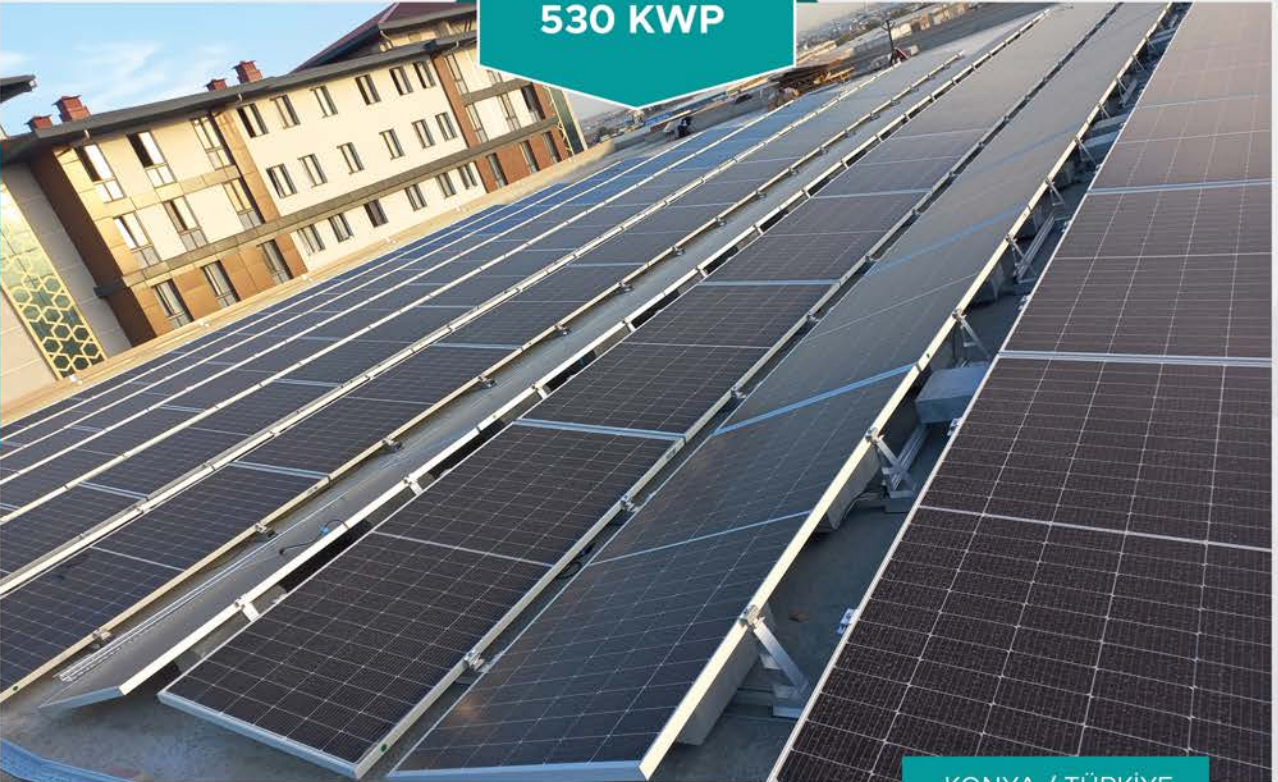

COMPLETED PROJECTS

PGI

552 KWP

KOCAELİ / TÜRKİYE

SELÇUK ECZA

530 KWP

KONYA / TÜRKİYE

SAKALAR MOBİLYA