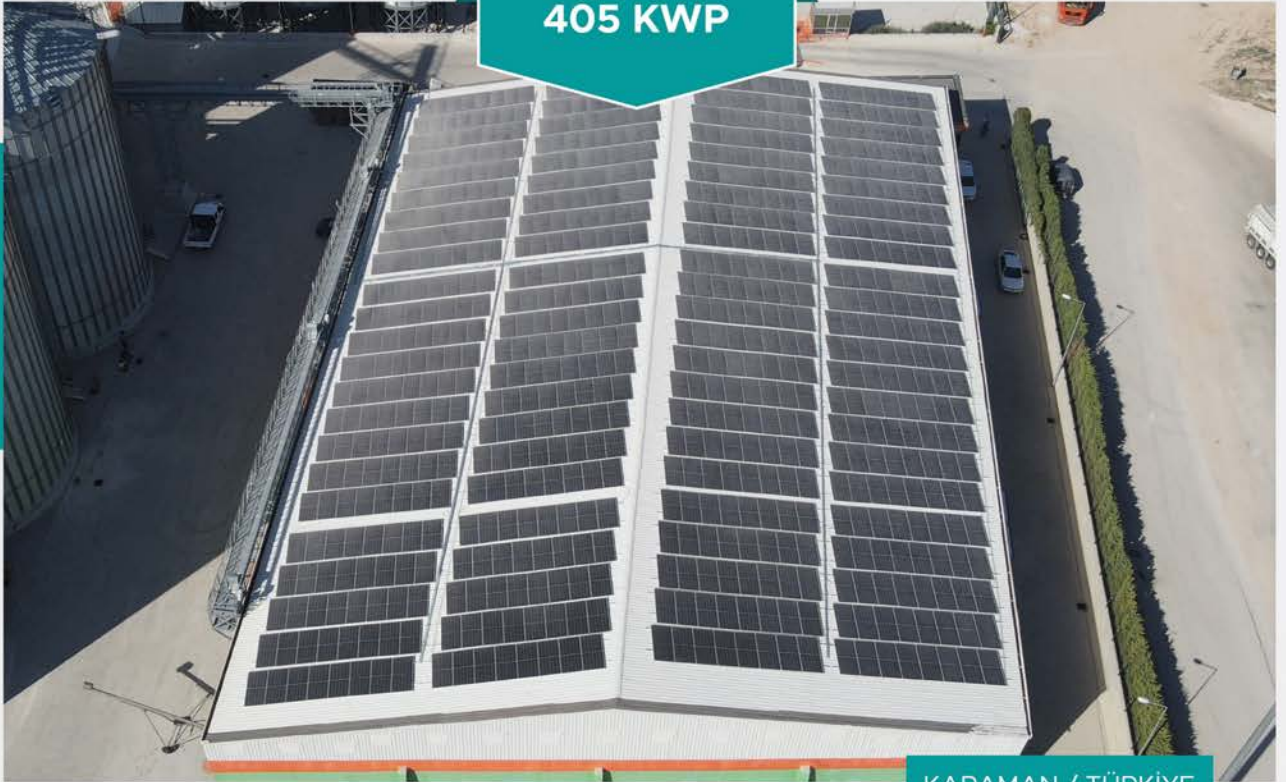

TOPRAK TARIM - 2

405 KWP