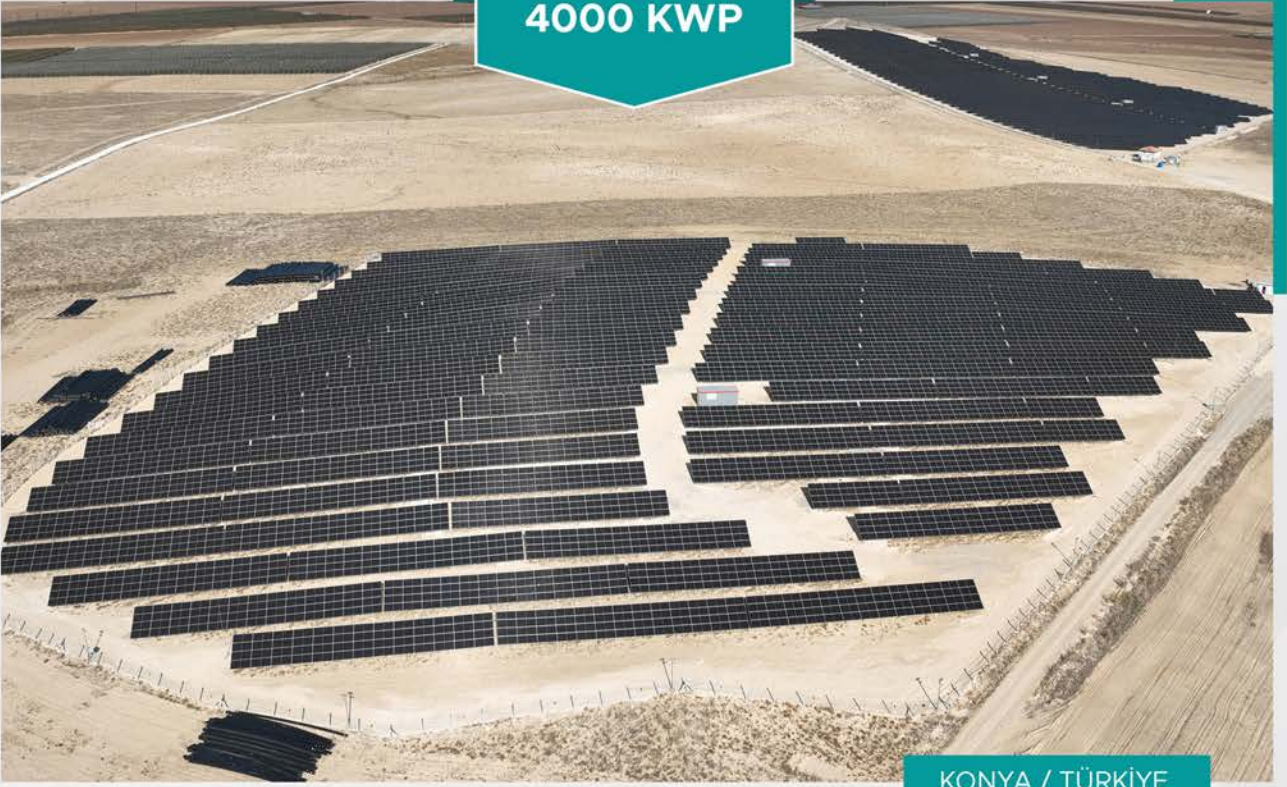

DOĞA TOHUMCULUK A.Ş. - 2

4000 KWP