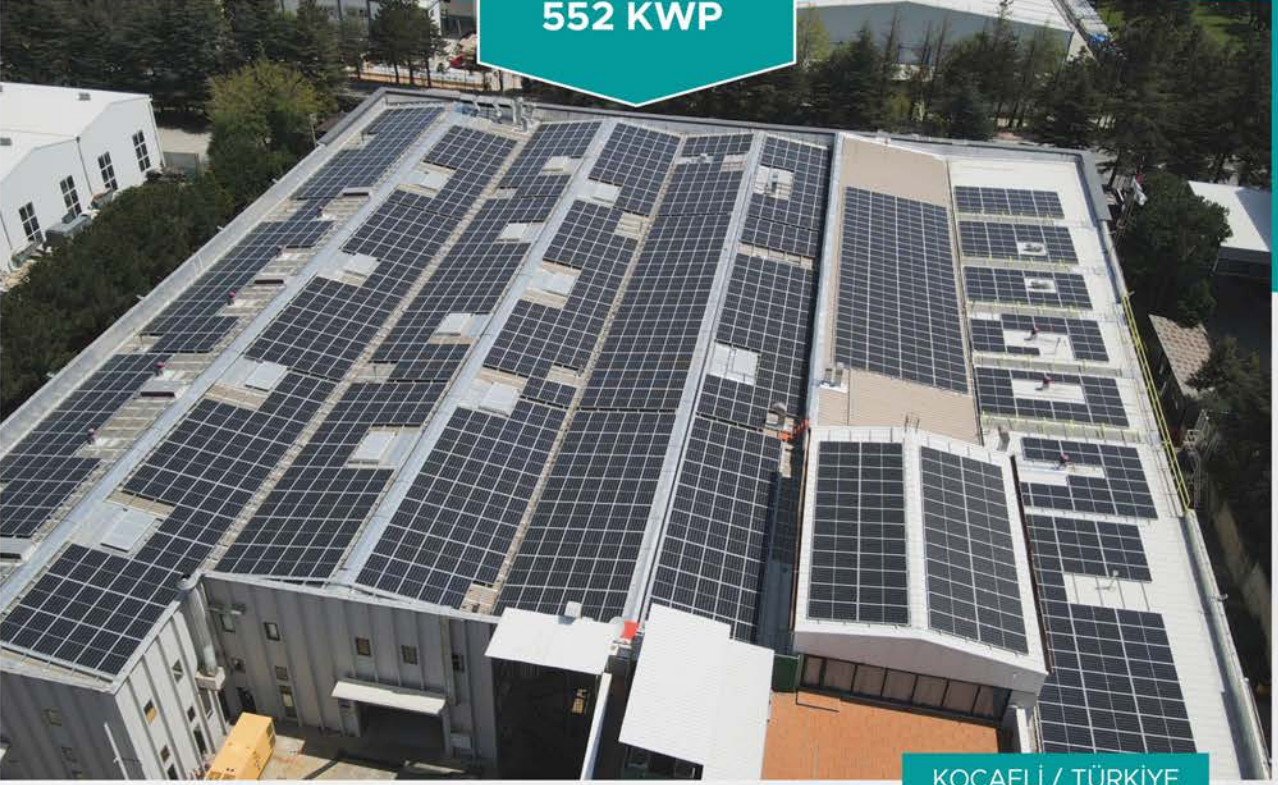

COMPLETED PROJECTS

PGI

552 KWP